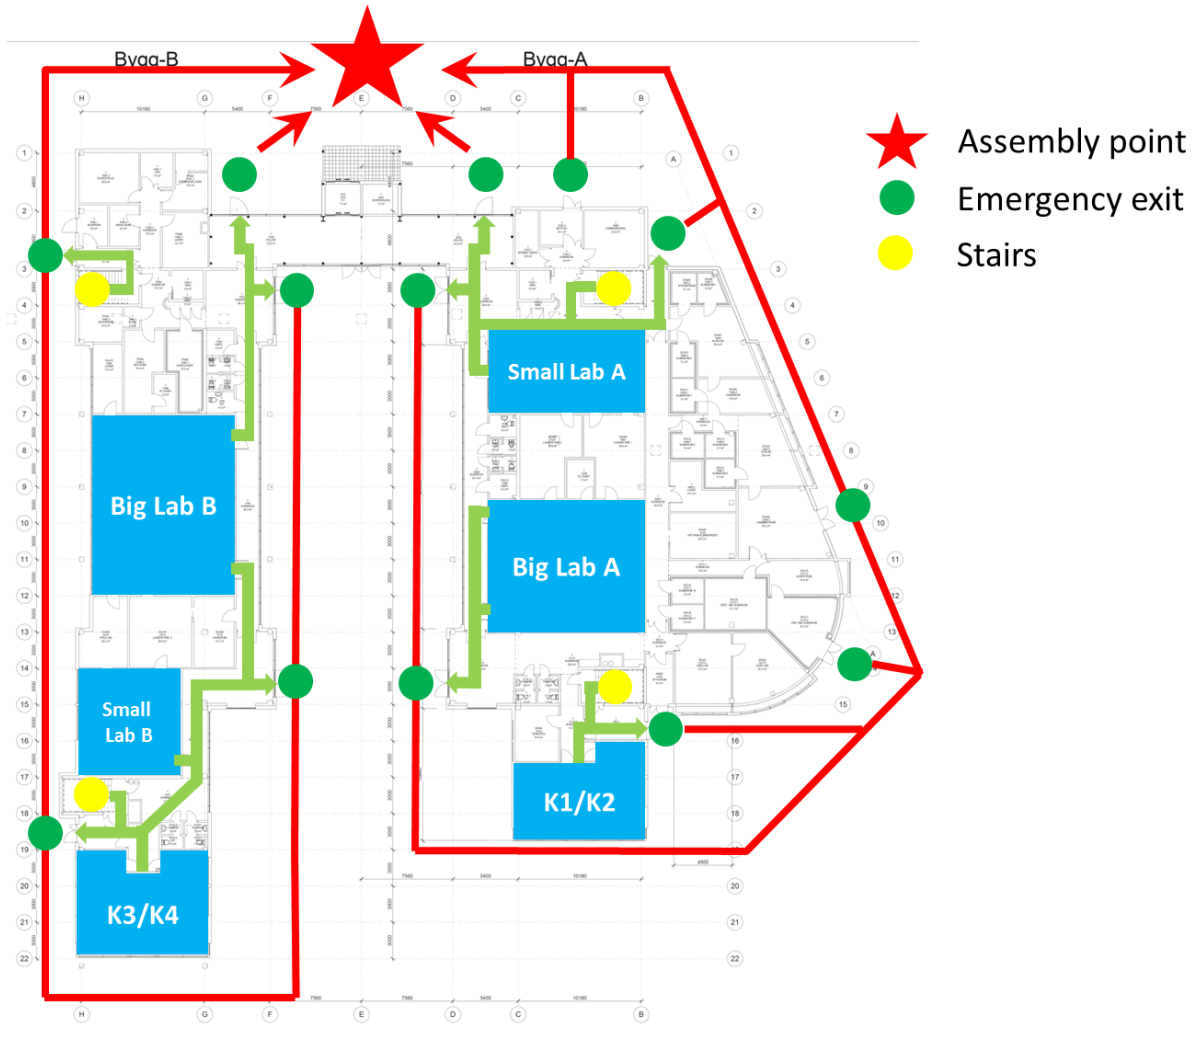

Evacuation procedures

If your workplace is at “Biologen” (Thormøhlensgate 53AB), follow the evacuation procedure described below. The assembly point is located by the pyramid in front of the HIB-building.

- Go to the ground floor by following the green “exit” signs.
- USE STAIRS - NEVER USE LIFTS.
- Once you have reached the ground floor, find the way to the nearest exit door and go to assembly point.
- NEVER turn back unless the exit path is blocked.
- NEVER go back into the building unless the fire safety officer has given a clear signal that the situation is resolved.

If your workplace is at HiB – BioBuilding (Thormøhlensgate 55), follow the evacuation procedure described below. The assembly point is located by the pyramid in front of the building.